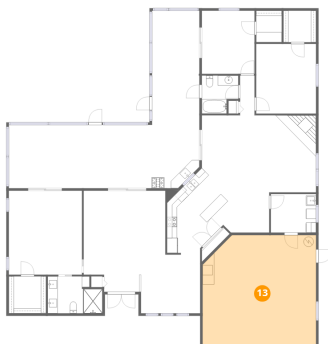

13 Floor 1 - Garage

Dimensions: 22'7" x 21'11"
Area: 478 sq. ft
Counted as living area: No

Heated: No
Finished: No
Enclosed: Yes
Contiguous: Yes
Permitted: Yes
Wet space: No
Addition: No
Conversion: No