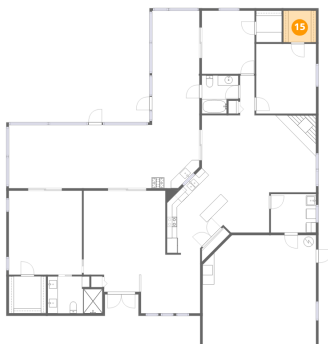

2042 Country Meadows Place, The Meadows, Sarasota, Sarasota County, Florida, United States, 34235

15 Floor 1 - W.I.C.

Dimensions: 6'6" x 6'3"
Area: 41 sq. ft
Counted as living area: Yes

Heated: Yes
Finished: Yes
Enclosed: Yes
Contiguous: Yes
Permitted: Yes
Wet space: No
Addition: No
Conversion: No