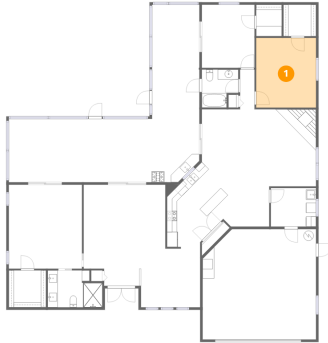

Floor 1

Total:1930sqft

Excluded: 1187sqft

#		Dimensions	sqft	Counted as living area
1	Bedroom	11'11" x 13'10"	165 sq. ft	Yes
2	Porch	6'8" x 4'3"	29 sq. ft	No
3	Primary Bedroom	14'7" x 16'8"	243 sq. ft	Yes
4	Family Room	22'9" x 15'4"	337 sq. ft	Yes
5	Screened Porch	37'11" x 35'3"	682 sq. ft	No
6	Hall	2'11" x 7'11"	23 sq. ft	Yes
7	W.I.C.	7'5" x 7'4"	54 sq. ft	Yes
8	Bath	7'3" x 7'7"	48 sq. ft	Yes
9	Bath	10'11" x 7'4"	73 sq. ft	Yes
10	Kitchen	20'4" x 16'10"	217 sq. ft	Yes
11	Foyer	7'0" x 3'5"	25 sq. ft	Yes

Home data report

**2042 Country Meadows Place, The Meadows, Sarasota,
Sarasota County, Florida, United States, 34235**

#		Dimensions	sqft	Counted as living area
12	Living Room	16'3" x 16'8"	262 sq. ft	Yes
13	Garage	22'7" x 21'11"	478 sq. ft	No
14	W.I.C.	5'1" x 6'3"	32 sq. ft	Yes
15	W.I.C.	6'6" x 6'3"	41 sq. ft	Yes
16	Dining Area	11'9" x 11'8"	128 sq. ft	Yes
17	Laundry	9'0" x 7'8"	69 sq. ft	Yes
18	Bedroom	10'6" x 12'7"	132 sq. ft	Yes

2042 Country Meadows Place, The Meadows, Sarasota,
Sarasota County, Florida, United States, 34235

1 Floor 1 - Bedroom

Dimensions: 11'11" x 13'10"
Area: 165 sq. ft
Counted as living area: Yes

Heated: Yes
Finished: Yes
Enclosed: Yes
Contiguous: Yes
Permitted: Yes
Wet space: No
Addition: No
Conversion: No

2 Floor 1 - Porch

Dimensions: 6'8" x 4'3"
Area: 29 sq. ft
Counted as living area: No

Heated: No
Finished: No
Enclosed: No
Contiguous: Yes
Permitted: Yes
Wet space: No
Addition: No
Conversion: No

2042 Country Meadows Place, The Meadows, Sarasota,
Sarasota County, Florida, United States, 34235