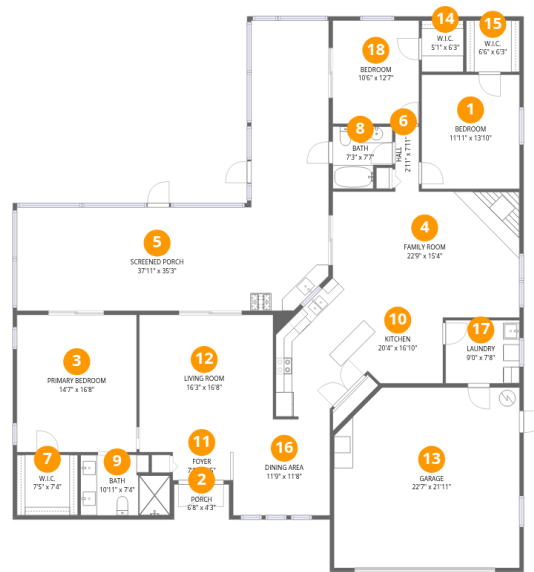

Home data report

2042 Country Meadows Place, The Meadows, Sarasota, Sarasota County, Florida, United States, 34235

Total Area: 1930 sq. ft

1st Floor: 1930 sq. ft

Excluded: Garage 477 sq. ft, Screened porch 681 sq. ft, Porch 29 sq. ft, Walls: 186 sq. ft

Property summary

 **1** Floors

 **3** Bedrooms

 **2** Bathrooms

 **1** Garages

Home data report

2042 Country Meadows Place, The Meadows, Sarasota, Sarasota County, Florida, United States, 34235

Room dimensions

Floor 1

Total:1930sqft

Excluded: 1187sqft

#		Dimensions	sqft	Counted as living area
1	Bedroom	11'11" x 13'10"	165 sq. ft	Yes
2	Porch	6'8" x 4'3"	29 sq. ft	No
3	Primary Bedroom	14'7" x 16'8"	243 sq. ft	Yes
4	Family Room	22'9" x 15'4"	337 sq. ft	Yes
5	Screened Porch	37'11" x 35'3"	682 sq. ft	No
6	Hall	2'11" x 7'11"	23 sq. ft	Yes
7	W.I.C.	7'5" x 7'4"	54 sq. ft	Yes
8	Bath	7'3" x 7'7"	48 sq. ft	Yes
9	Bath	10'11" x 7'4"	73 sq. ft	Yes
10	Kitchen	20'4" x 16'10"	217 sq. ft	Yes
11	Foyer	7'0" x 3'5"	25 sq. ft	Yes

Home data report

**2042 Country Meadows Place, The Meadows, Sarasota,
Sarasota County, Florida, United States, 34235**

#		Dimensions	sqft	Counted as living area
12	Living Room	16'3" x 16'8"	262 sq. ft	Yes
13	Garage	22'7" x 21'11"	478 sq. ft	No
14	W.I.C.	5'1" x 6'3"	32 sq. ft	Yes
15	W.I.C.	6'6" x 6'3"	41 sq. ft	Yes
16	Dining Area	11'9" x 11'8"	128 sq. ft	Yes
17	Laundry	9'0" x 7'8"	69 sq. ft	Yes
18	Bedroom	10'6" x 12'7"	132 sq. ft	Yes