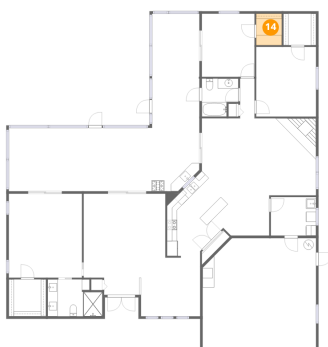

12 Floor 1 - Living Room

Dimensions: 16'3" x 16'8"
Area: 262 sq. ft
Counted as living area: Yes

Heated: Yes
Finished: Yes
Enclosed: Yes
Contiguous: Yes
Permitted: Yes
Wet space: No
Addition: No
Conversion: No

13 Floor 1 - Garage

Dimensions: 22'7" x 21'11"
Area: 478 sq. ft
Counted as living area: No

Heated: No
Finished: No
Enclosed: Yes
Contiguous: Yes
Permitted: Yes
Wet space: No
Addition: No
Conversion: No

14 Floor 1 - W.I.C.