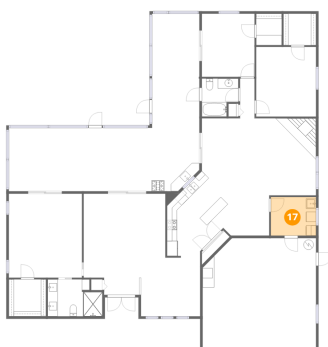

17 Floor 1 - Laundry

Dimensions: 9'0" x 7'8"
Area: 69 sq. ft
Counted as living area: Yes

Heated: Yes
Finished: Yes
Enclosed: Yes
Contiguous: Yes
Permitted: Yes
Wet space: No
Addition: No
Conversion: No