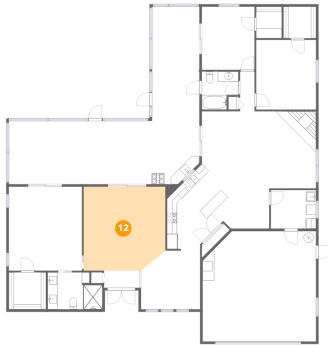

2042 Country Meadows Place, The Meadows, Sarasota,
Sarasota County, Florida, United States, 34235

12 Floor 1 - Living Room

Dimensions: 16'3" x 16'8"
Area: 262 sq. ft
Counted as living area: Yes

Heated: Yes
Finished: Yes
Enclosed: Yes
Contiguous: Yes
Permitted: Yes
Wet space: No
Addition: No
Conversion: No