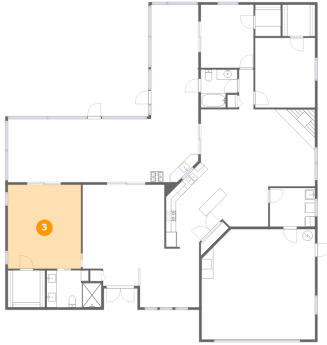

2042 Country Meadows Place, The Meadows, Sarasota,
Sarasota County, Florida, United States, 34235

3 Floor 1 - Primary Bedroom

Dimensions: 14'7" x 16'8"
Area: 243 sq. ft
Counted as living area: Yes

Heated: Yes
Finished: Yes
Enclosed: Yes
Contiguous: Yes
Permitted: Yes
Wet space: No
Addition: No
Conversion: No