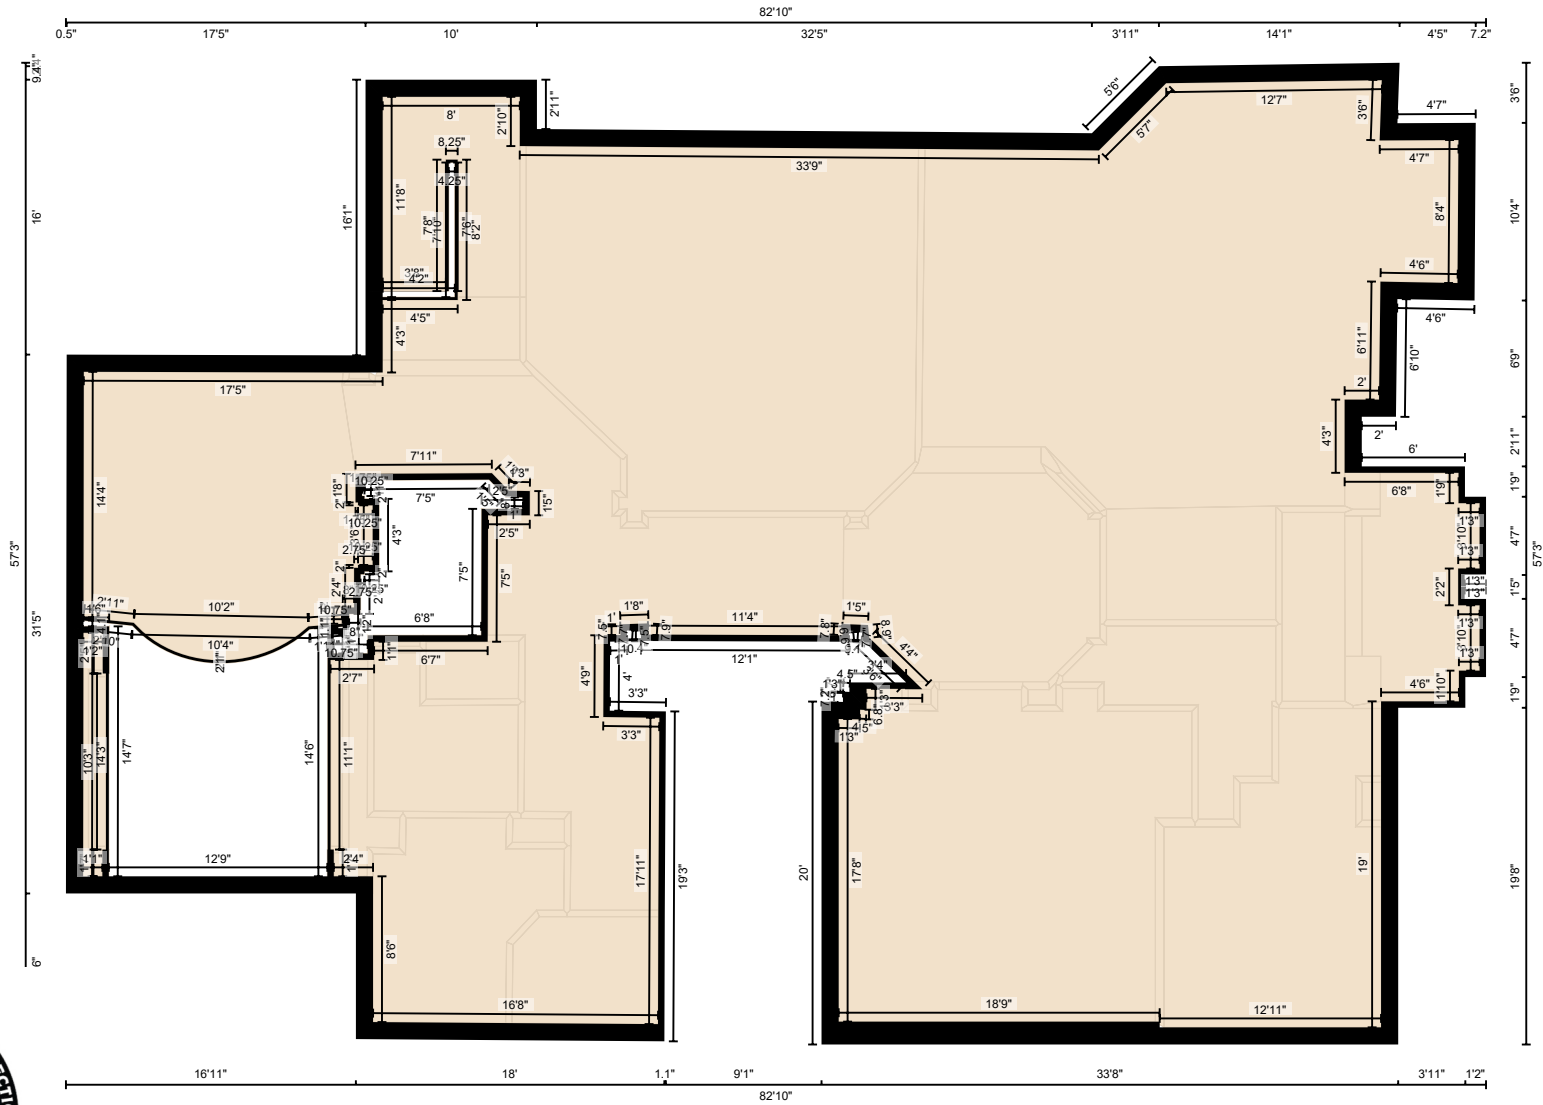

464 Golden Gate Point, Sarasota, FL

Measurement Diagram for: 2nd Floor

Exterior Wall Thickness: 12.0 in

www.tsi1.com

PREPARED: 2026/04/11

White regions are excluded from total floor area in iGUIDE floor plans. All room dimensions and floor areas must be considered approximate and are subject to independent verification.